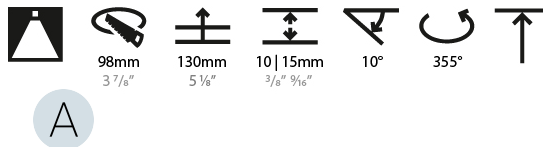

PHYSICAL

Shape: Round
Diameter (mm): 107
Diameter (in): 4 3/16
Height (mm): 112
Height (in): 4 7/16
Ceiling Thickness (mm): 10 / 12.5 / 15
Ceiling Thickness (in): 3/8 or 1/2 or 9/16
Min. Recessing Depth (mm): 130
Min. Recessing Depth (in): 5 1/8
Light Distribution: Adjustable / Downlight
Weight (kg): 0.485
Weight (lbs): 1.07
Fixture Finish: SSR / BKV / CWI / CRY / HAB / UFT / ITA / RUA / FTG / MYG / LOD / PUS / FRO / FUP / KIA / POP / BLS / SPG / MEY / GOH / GUM / CHC / COM / ABZ / JAG / OBR / MOS / ROR
Fixture Material: Aluminum Die Cast
Cut-out Measurements: 98mm / 3 7/8"

ELECTRICAL

Lamp Type: LED (Zhaga Standard)
Input Wattage (W): 15.5
Total Output Wattage (W): 13
Dimming: Tri-Mode (Non-Dimming and Phase Dimming (120Vac only) and 0-10V Dimming)
Driver Included: No
Driver Location: Recessed Housing
Driver Type: Constant Current - Universal
Driver Class: Class 2
Housing: See components
Input Voltage (V): 120 - 277
Constant Current (MA): 500

LED

Number of LEDs: 1
Color Temperature (°K): 2700 / 3000 / 3500 / 4000
Max. Delivered Lumen (lm): 940 / 980 / 1029 / 1050
Nominal Lumen (lm): 1386 / 1438 / 1511 / 1542
CRI: >90 CRI
Lamp Life (hrs): 50000

OPTICAL

Reflector: 20 / 40 / 60
Adjustability: Rotational 355°, Tilt 10°

RATINGS AND CERTIFICATIONS

Certified By: Certified for North American Standards
IP rating: IP20